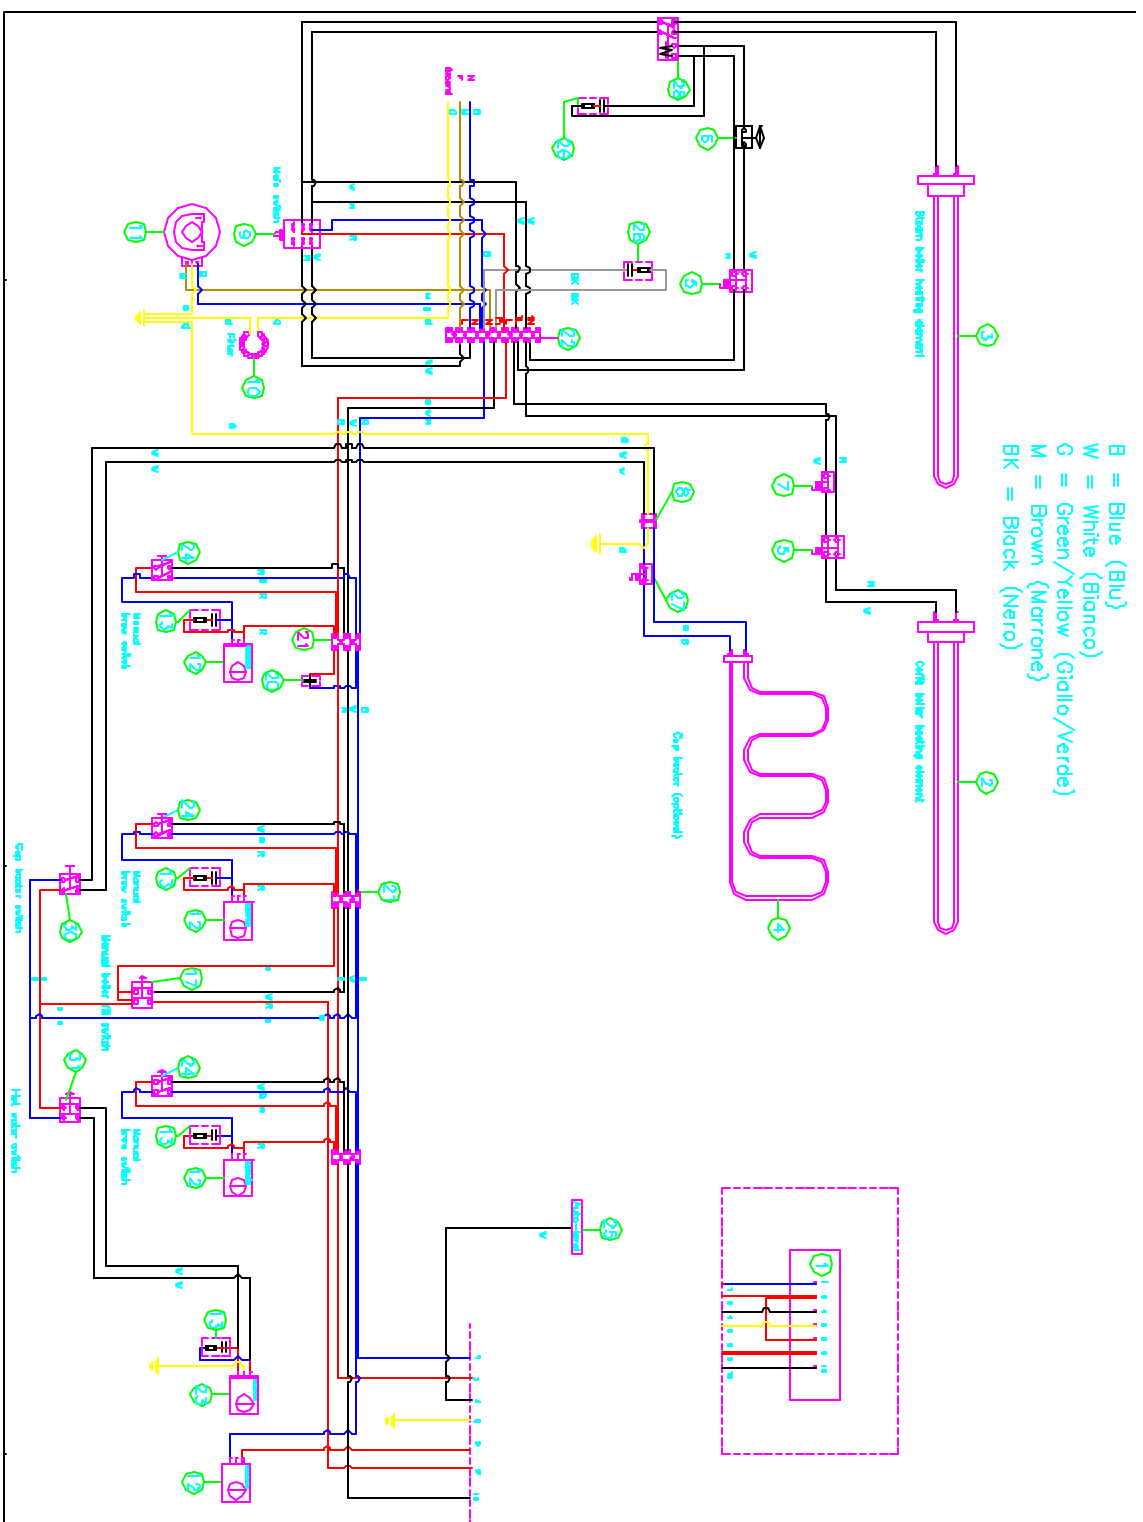

- B = Blue (Blu)
- W = White (Bianco)
- G = Green/Yellow (Giallo/Verde)
- M = Brown (Marrone)
- BK = Black (Nero)

32	-
31	Swib
30	Swib
29	-
28	-
27	Cup
26	Belt
25	Wake
24	Swib
23	Sold
22	Terr
21	Terr
20	Belt
19	-
18	-
17	Puat
16	Swib
15	Plat
14	-
13	Conr
12	3 m
11	Pum
10	Belt
9	Wdh
8	Fem
7	Conp
6	Proa
5	dkpo
4	Cup
3	Shd
2	Conf
1	Leve

LA 1  
 Electrical  
 ...